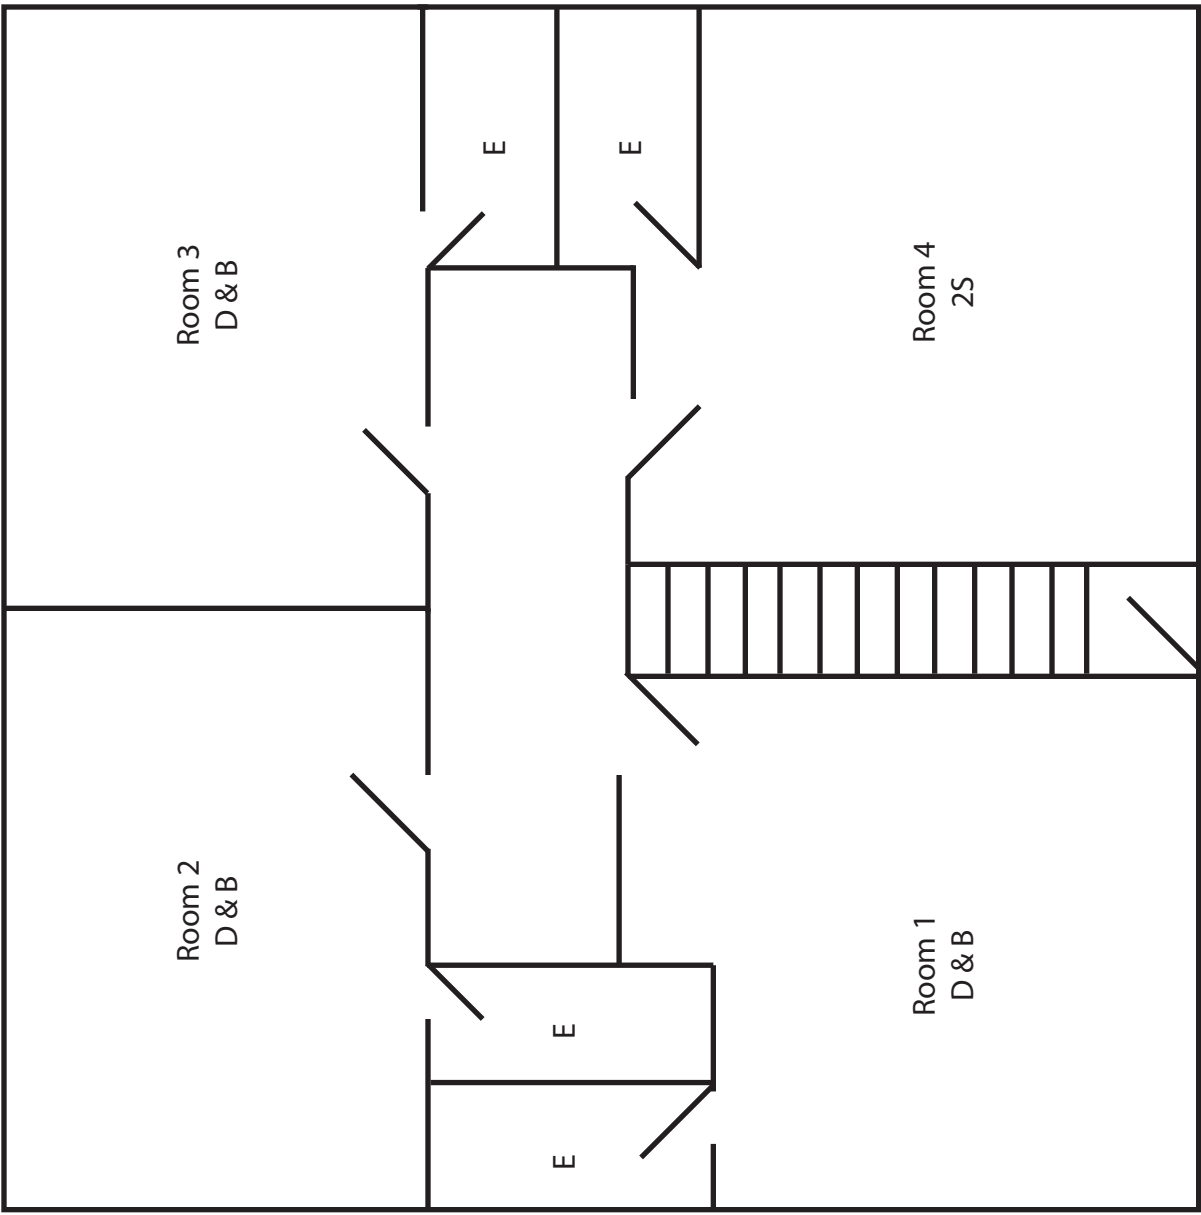

Upper Leach Complex

Max. Capacity: 14

B-Bunkbed S-Single bed D-Double bed W-Washroom E-Ensuite Washroom (incl. shower)