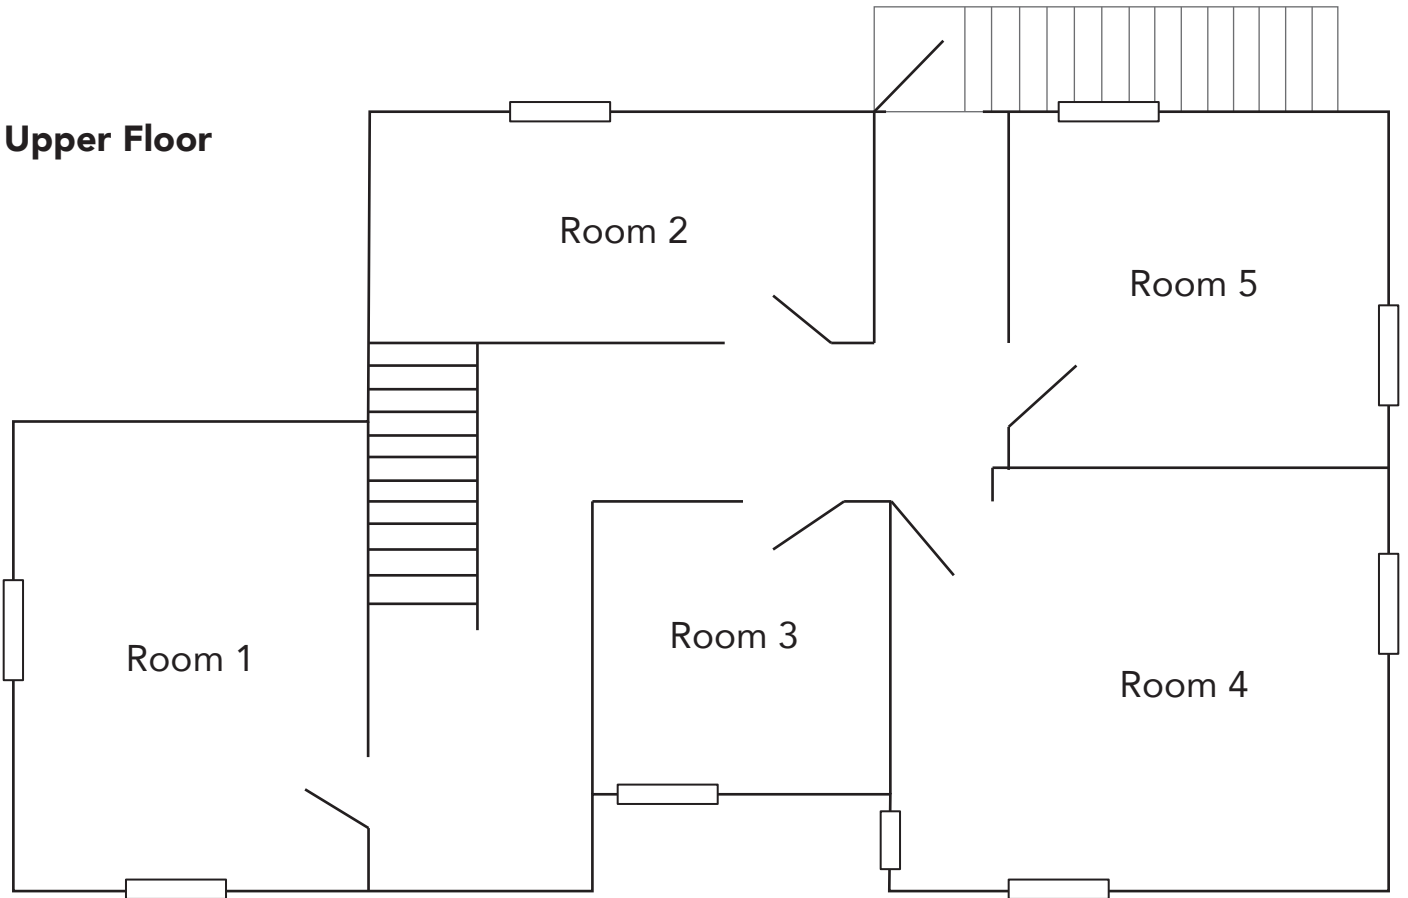

Derbyshire Lodge

Maximum Capacity: 30

Main Floor

Upper Floor

Room 1

Double Bed _____
 Single Bunk (over double) _____
 Bunk Bed _____
 Bunk Bed _____
 Single Bed _____

Room 2

Double Bed _____
 Single Bunk (over double) _____
 Bunk Bed _____
 Single Bed _____

Room 3

Bunk Bed _____
 Single Bed _____

Room 4

Double Bed _____
 Single Bunk (over double) _____
 Bunk Bed _____
 Bunk Bed _____

Room 5

Double Bed _____
 Single Bunk (over double) _____
 Bunk Bed _____
 Single Bed _____