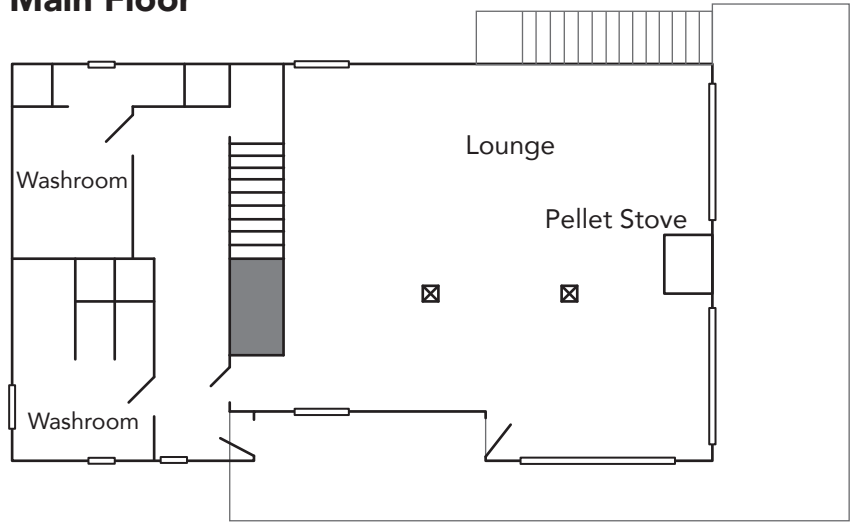

Derbyshire Lodge

Maximum Capacity: 30

Main Floor

Upper Floor

Room 1

Double Bed _____
 Single Bunk (over double) _____
 Bunk Bed _____
 Bunk Bed _____
 Single Bed _____

Room 2

Double Bed _____
 Single Bunk (over double) _____
 Bunk Bed _____
 Single Bed _____

Room 3

Bunk Bed _____
 Single Bed _____

Room 4

Double Bed _____
 Single Bunk (over double) _____
 Bunk Bed _____
 Bunk Bed _____

Room 5

Double Bed _____
 Single Bunk (over double) _____
 Bunk Bed _____
 Single Bed _____